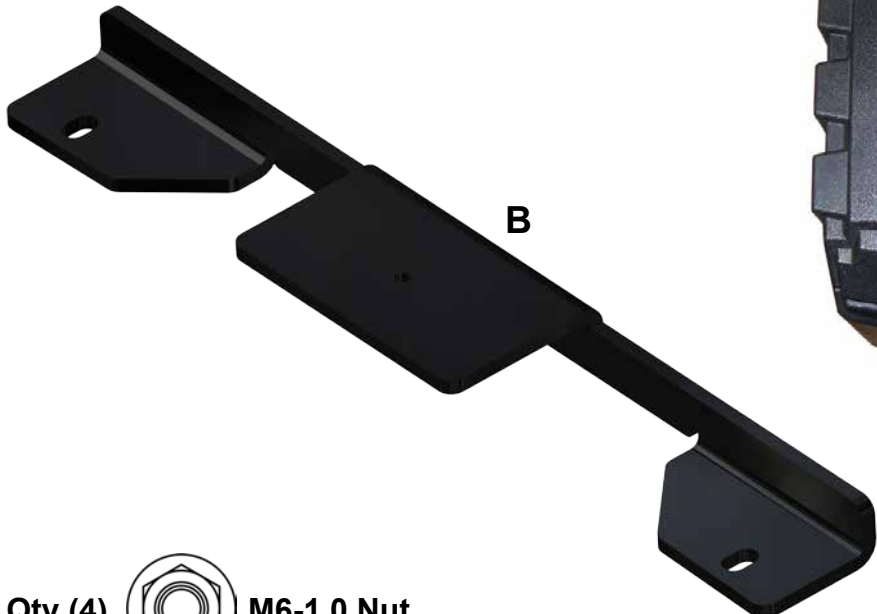

INSTALLATION INSTRUCTIONS

Can-Am Maverick Rear Cargo Box

Item	Description	Qty
A	Cargo Box	1
B	Mounting Bracket	1

Qty (4)  M6-1.0 Nut

Qty (1)  M6-1.0 x 20mm Lg. FHCS

Qty (4)  M6-1.0 x 50mm Lg. FHCS

Read instructions and view illustrations before beginning.