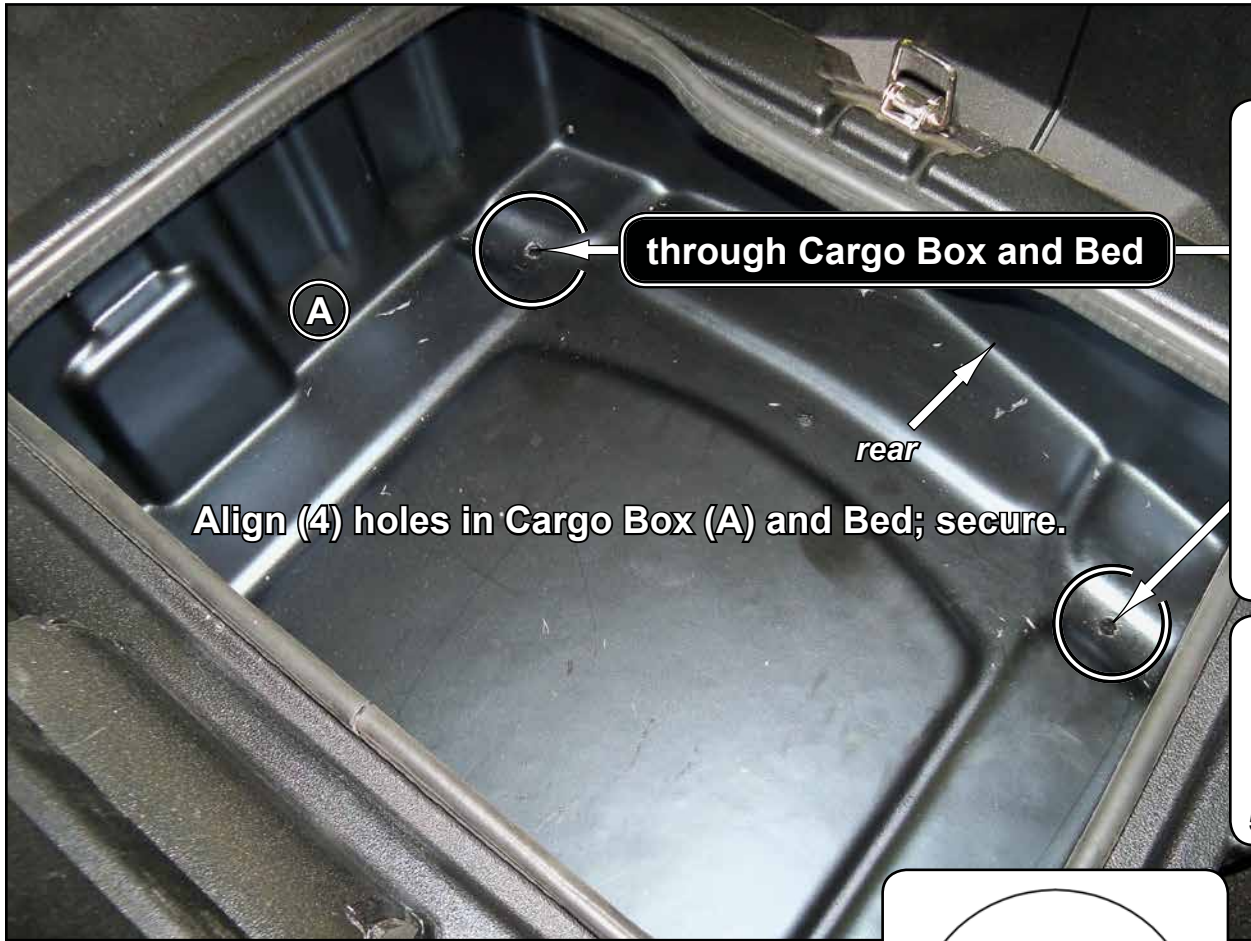

DO NOT TIGHTEN HARDWARE COMPLETELY UNTIL LAST STEP