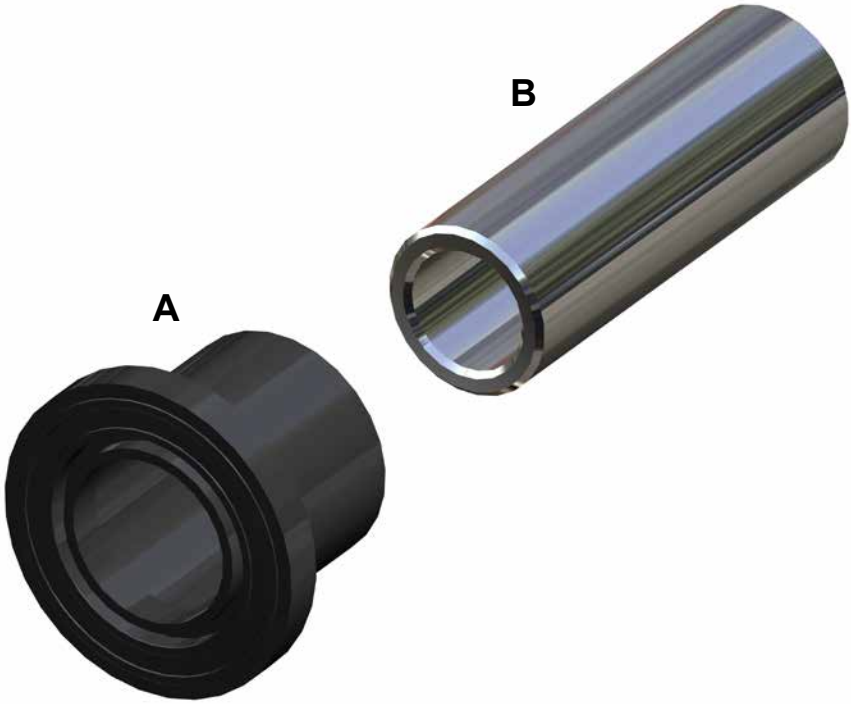

INSTALLATION INSTRUCTIONS
Can-Am A-Arm Bushing Kit

Item	Description	Qty
A	Bushings	16
B	Sleeves	8

Grease is not required and optional.

Read instructions and view illustrations before beginning.

Need help with your installation?